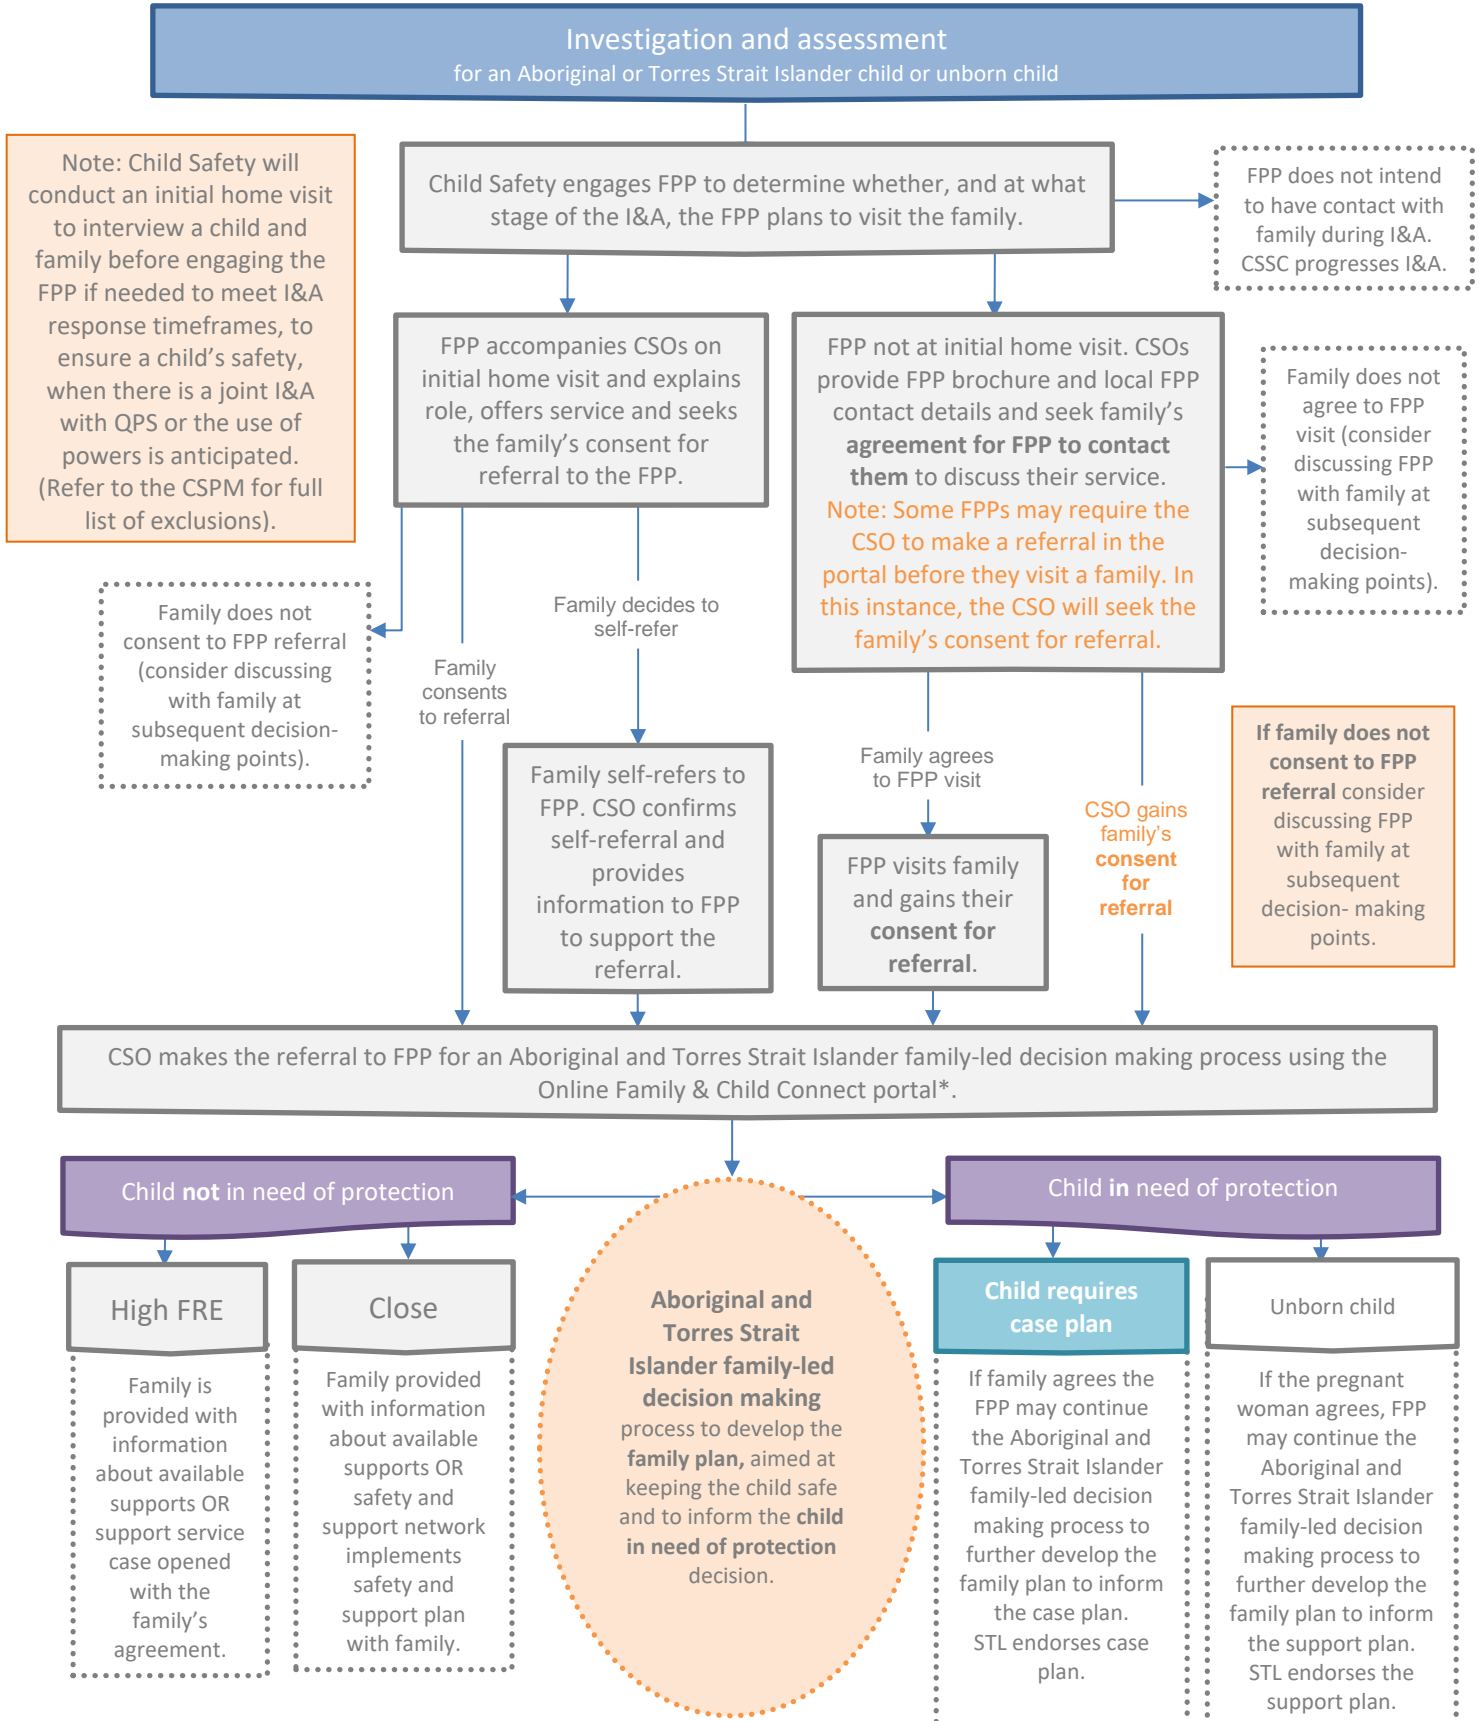

Family Participation Program

Involvement during an investigation and assessment

* The Online Family & Child Connect portal is sometimes known as ARC

Version history

Published on: 30 June 2020

Last reviewed: 30 June 2020