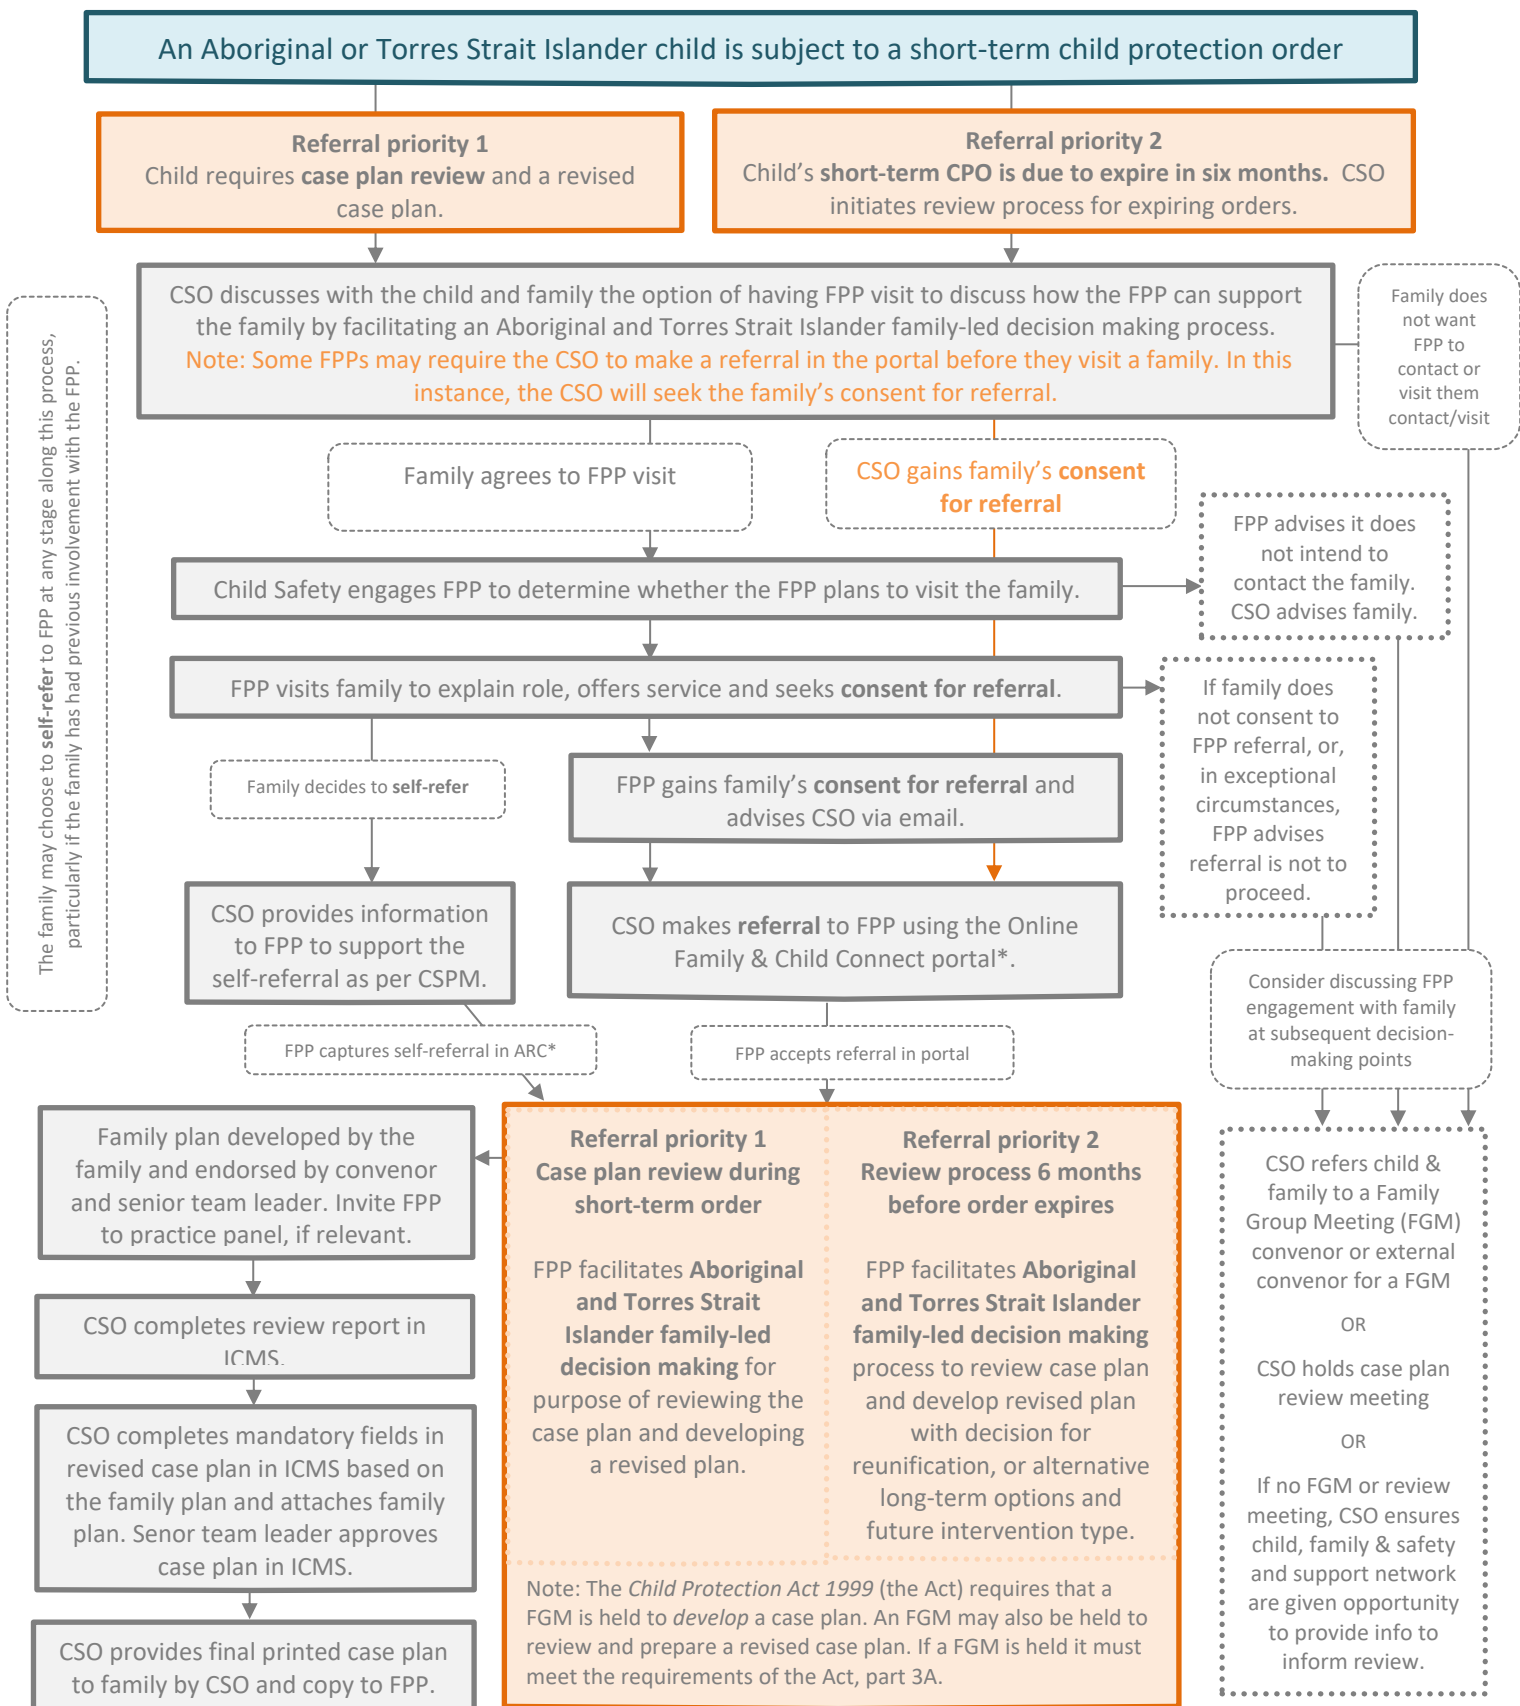

# Family Participation Program

## Priority referral points for children subject to short-term orders

\* The Online Family & Child Connect portal is sometimes known as ARC

## Version history

**Published on:** 30 June 2020

**Last reviewed:** 30 June 2020